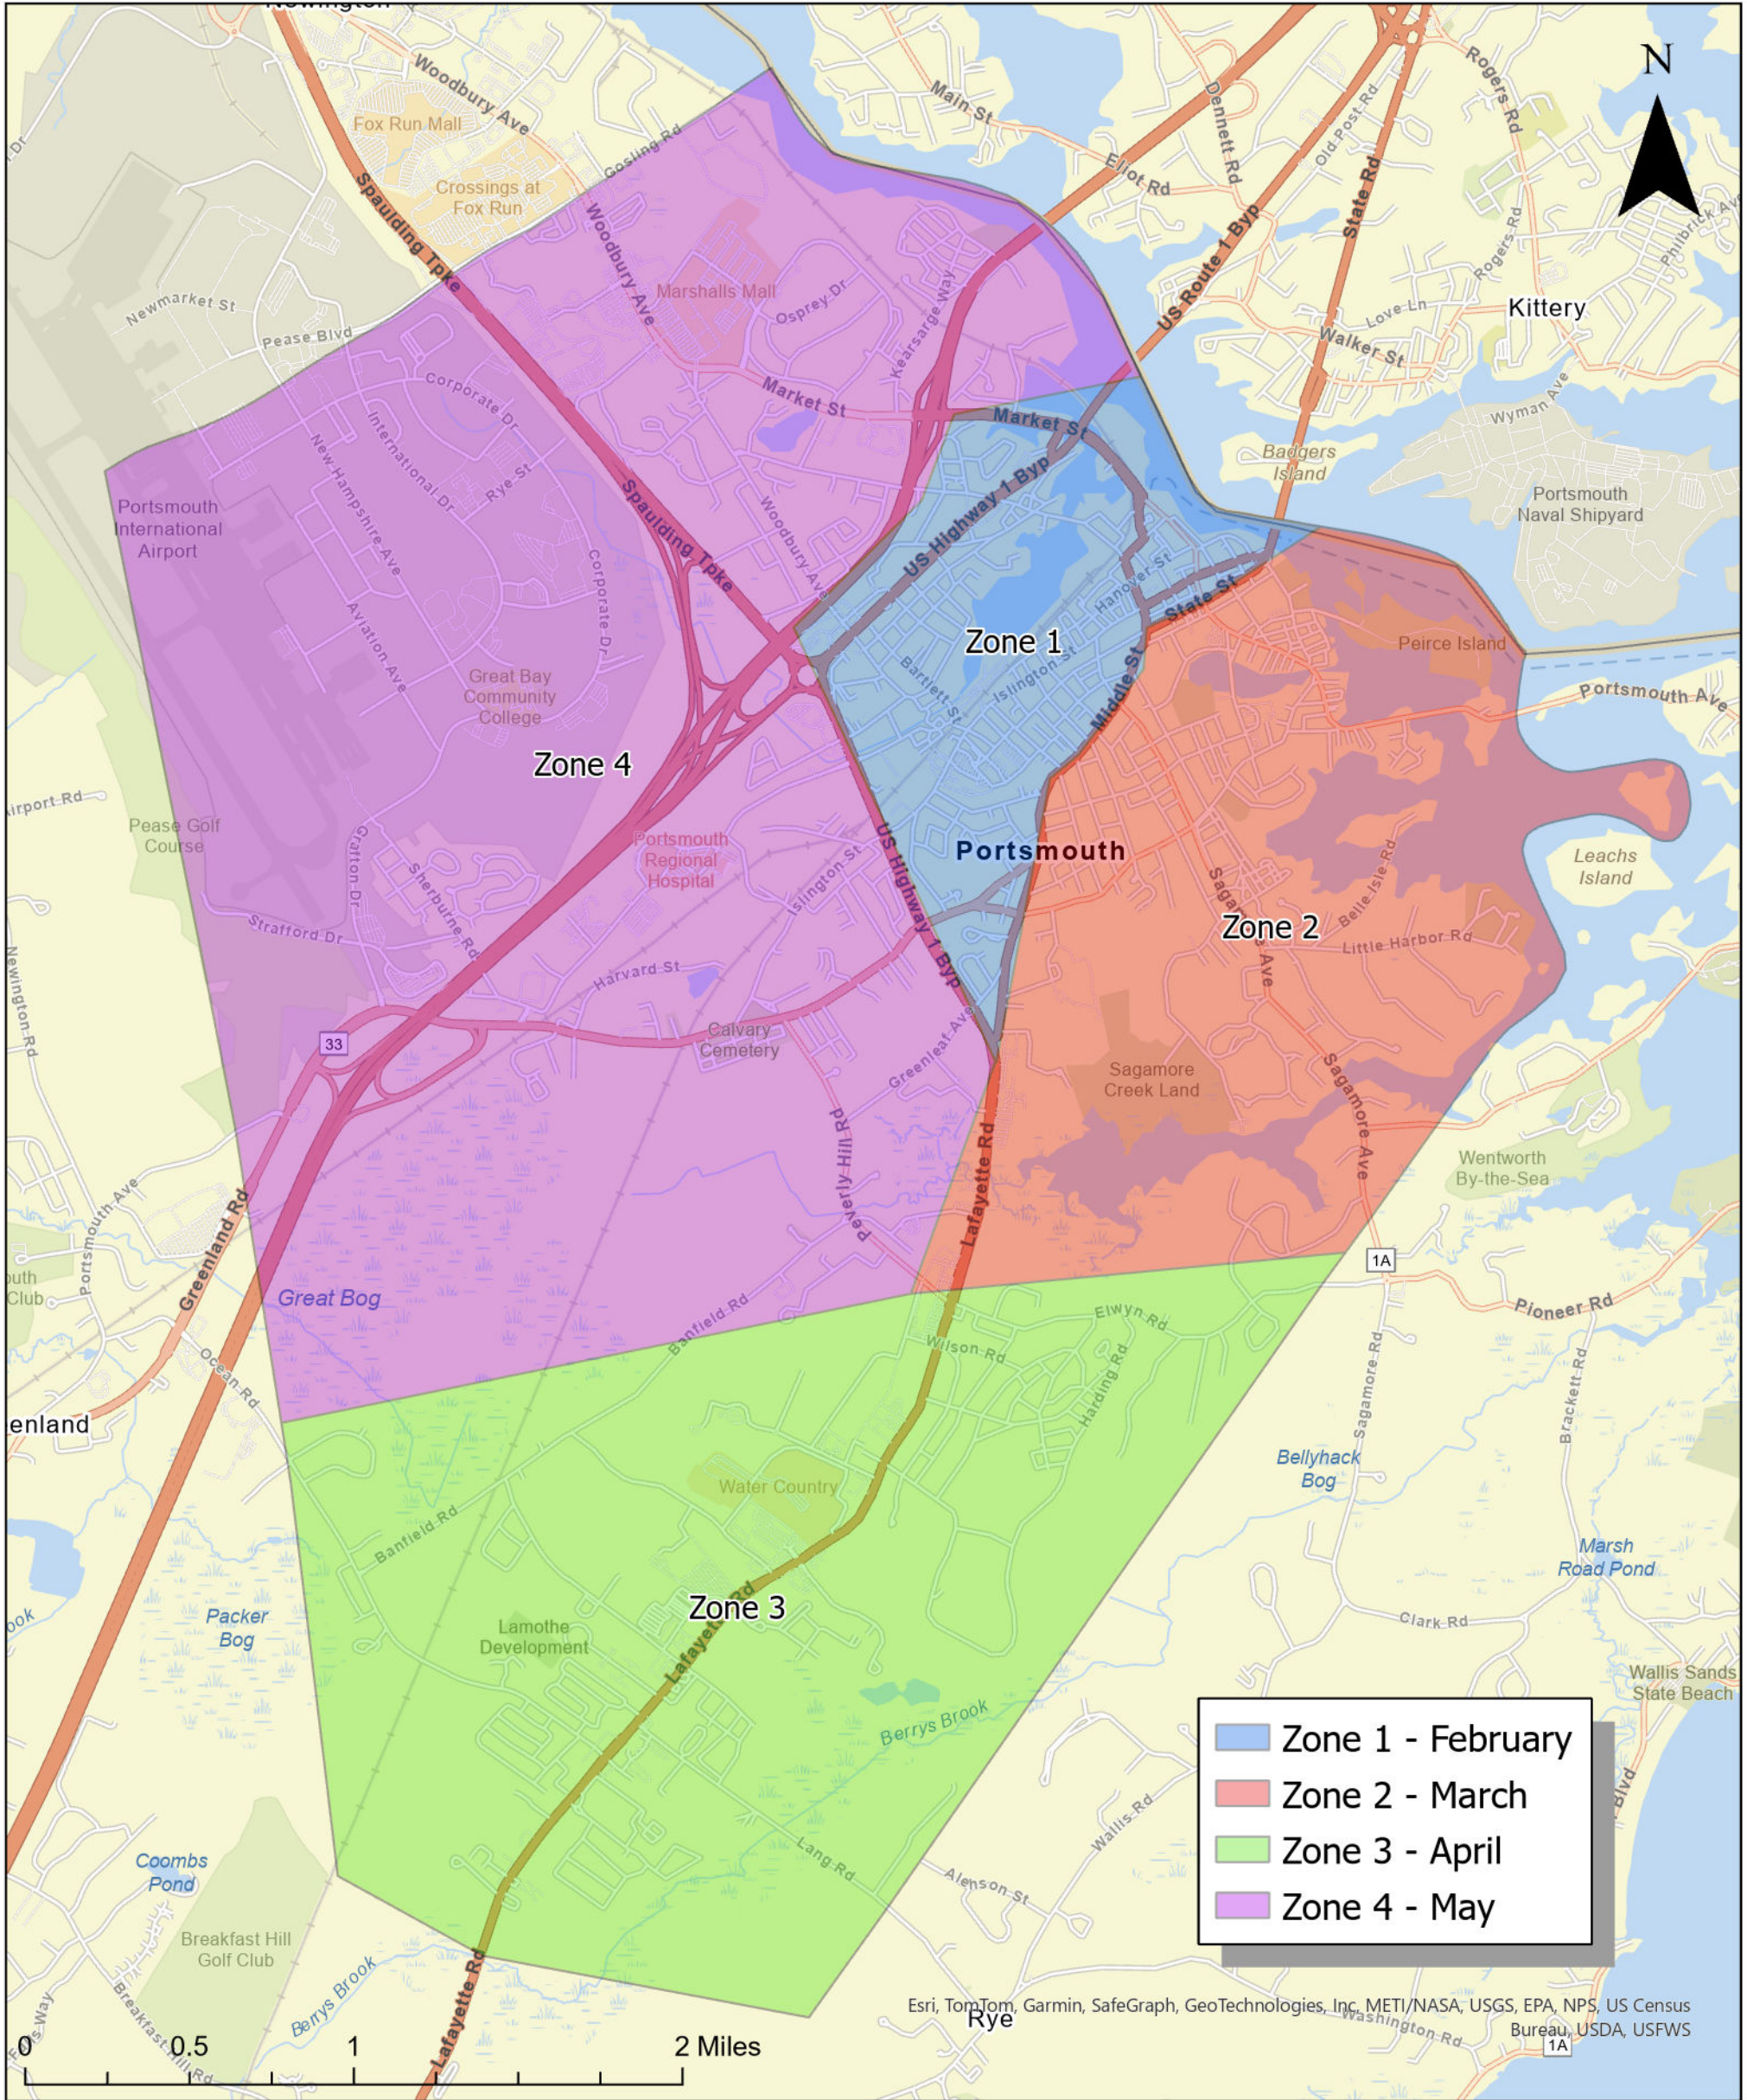

2024 Portsmouth Water Service Verification Zones

The City of Portsmouth has been divided into 4 Zones based upon population density. This allows the municipal staff to effectively manage the process of verifying materials at an estimated one zone per month. Note - this map does not contain areas of other towns to which we serve.