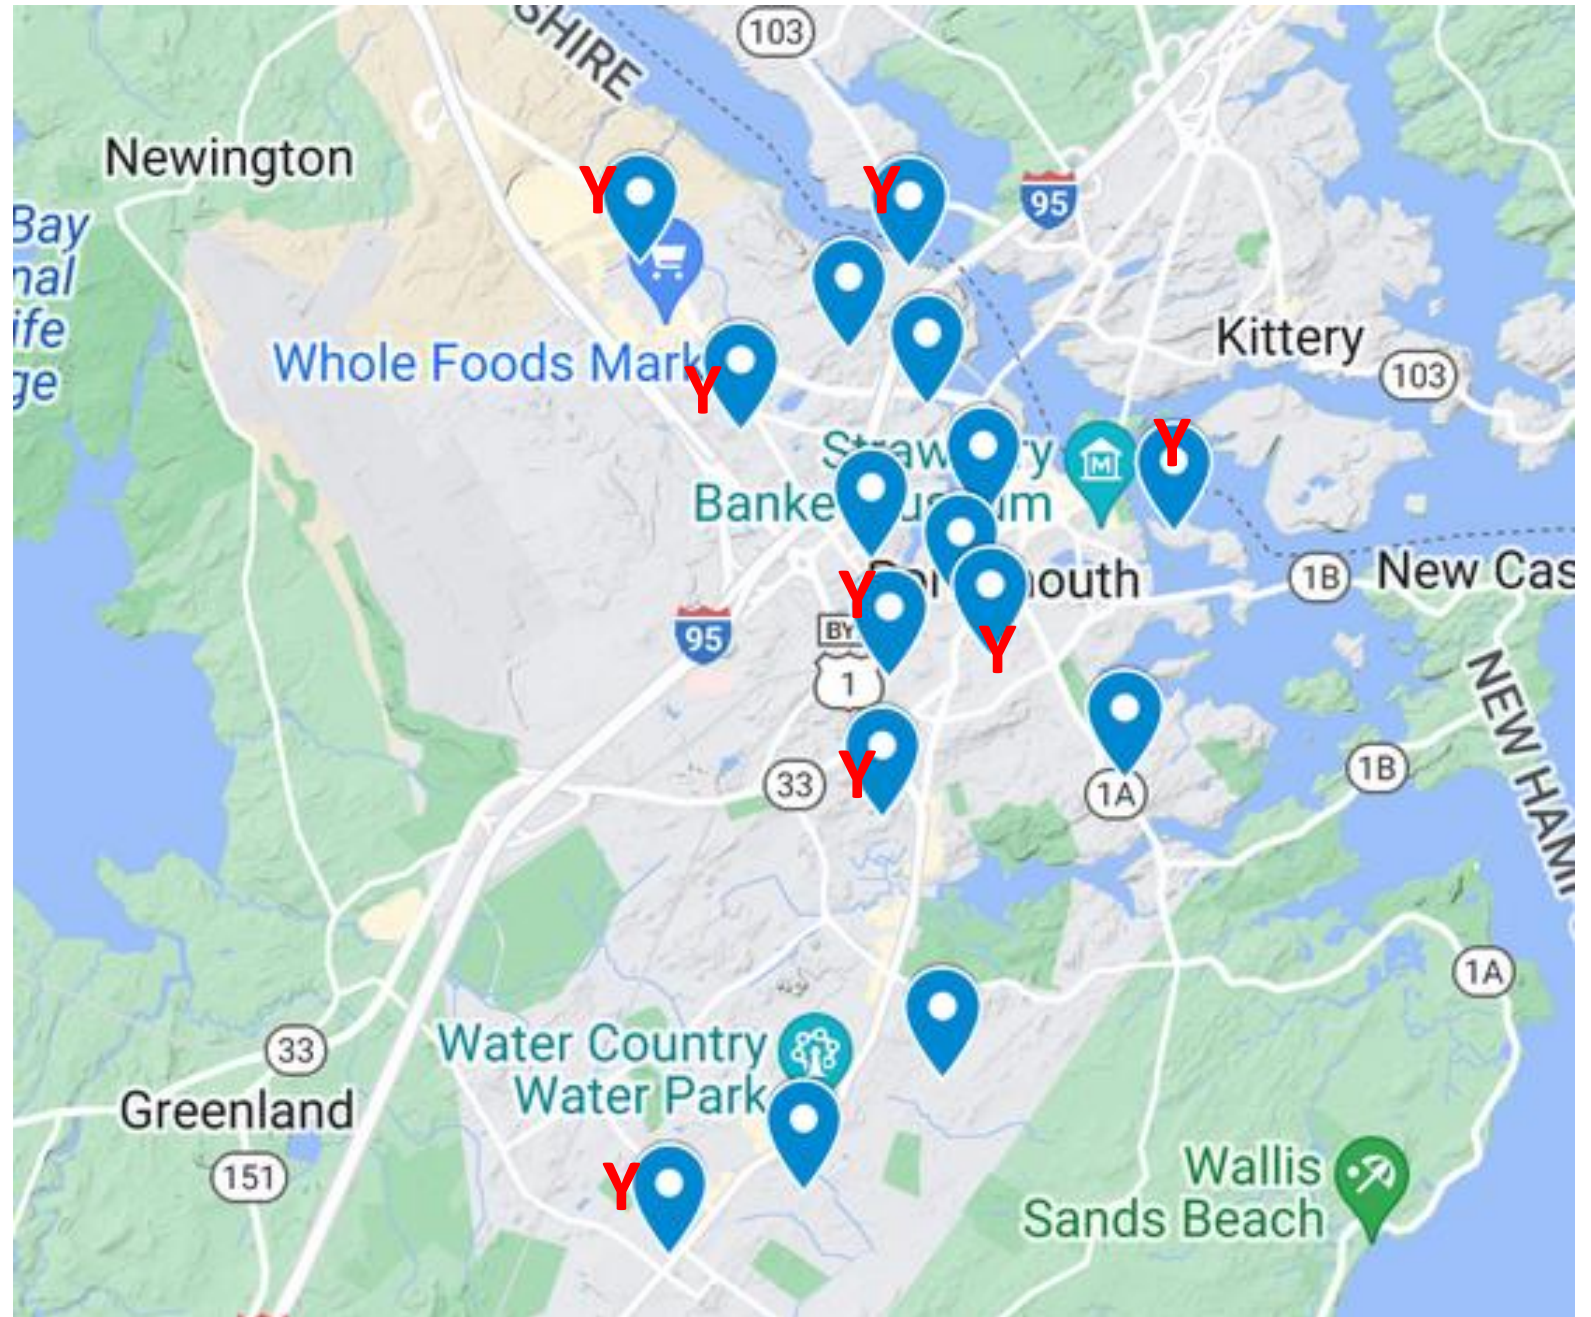

Source: 2004 Article in the Portsmouth Herald: [Ten years of neighborhoods \(seacoastonline.com\)](#)

Source: CNC archives

Average: 18 neighborhoods per year

*Note: Several neighborhoods have shared the same locations in 2017, 2021 and 2022

	Neighborhood	Location	Ward	Want to Merge?
1	Spinnaker Point Condominiums	Outdoor Pool next to Management Bldg. @ 70 Spinnaker Way	1	
2	Atlantic Heights	Big Rock Park	1	Y
3	Creek Neighborhood	Pine Street Park	1	
4	Leslie Drive	332 Leslie Drive	1	Y
5	Lafayette/West End	Sewall Rd Circle	2	Y
6	Islington Creek Neighborhood	Rock Street Park	2	
7	WAHOO (Wibird Area)	Wibird, between Lincoln and Hawthorne	2	
8	West End	Streets	2	Y
9	Ceders of Portsmouth	Behind Clubhouse - White Ceter Blvd	3	
10	Ocean Road	Fire Station 2	3	Y
11	Woodlawn Circle Neighborhood	100 Woodlawn Circle	3	Y
12	Gosling Meadows	The Playground/Field on Wedgewood Rd.	3	
13	Wamesit Place-PHA	195 Greenleaf Ave	4	
14	Elwyn Park	Dondero School	4	
15	South End	Four Tree Island	5	Y
16	Cliff & Walker Bungalow	Cliff Rd	5	

**PORTSMOUTH NATIONAL NIGHT OUT
TUESDAY, AUGUST 2, 2022, 4:30 - 8 PM
NEIGHBORHOOD LOCATIONS**

- Spinnaker Point Condominiums -- Outdoor Pool, 70 Spinnaker Way
- South End -- Four Tree Island
- White Cedar Blvd -- Behind Clubhouse, 706 White Cedar
- Lafayette/West End -- Sewall Road circle
- Atlantic Heights -- Big Rock Park
- Ocean Road -- Fire Station 2, 3010 Layayette Rd. (corner of Ocean)
- Woodlawn Circle Neighborhood -- 100 Woodlawn Circle
- Islington Creek Neighborhood -- Rock Street Park
- Wamesit Place -- 195 Greenleaf Ave
- Creek Neighborhood -- Pine Street Park
- Cliff & Walker Bungalow -- Cliff Rd
- Elwyn Park -- Dondero School (32 Van Buren Ave.)
- Gosling Meadows -- The Playground/Field on Wedgewood Rd.
- WAHOO (Wibird Area) -- Wibird, between Lincoln and Hawthorne
- Leslie Drive -- 332 Leslie Drive
- West End -- Lovell, between Cass and Madison Streets