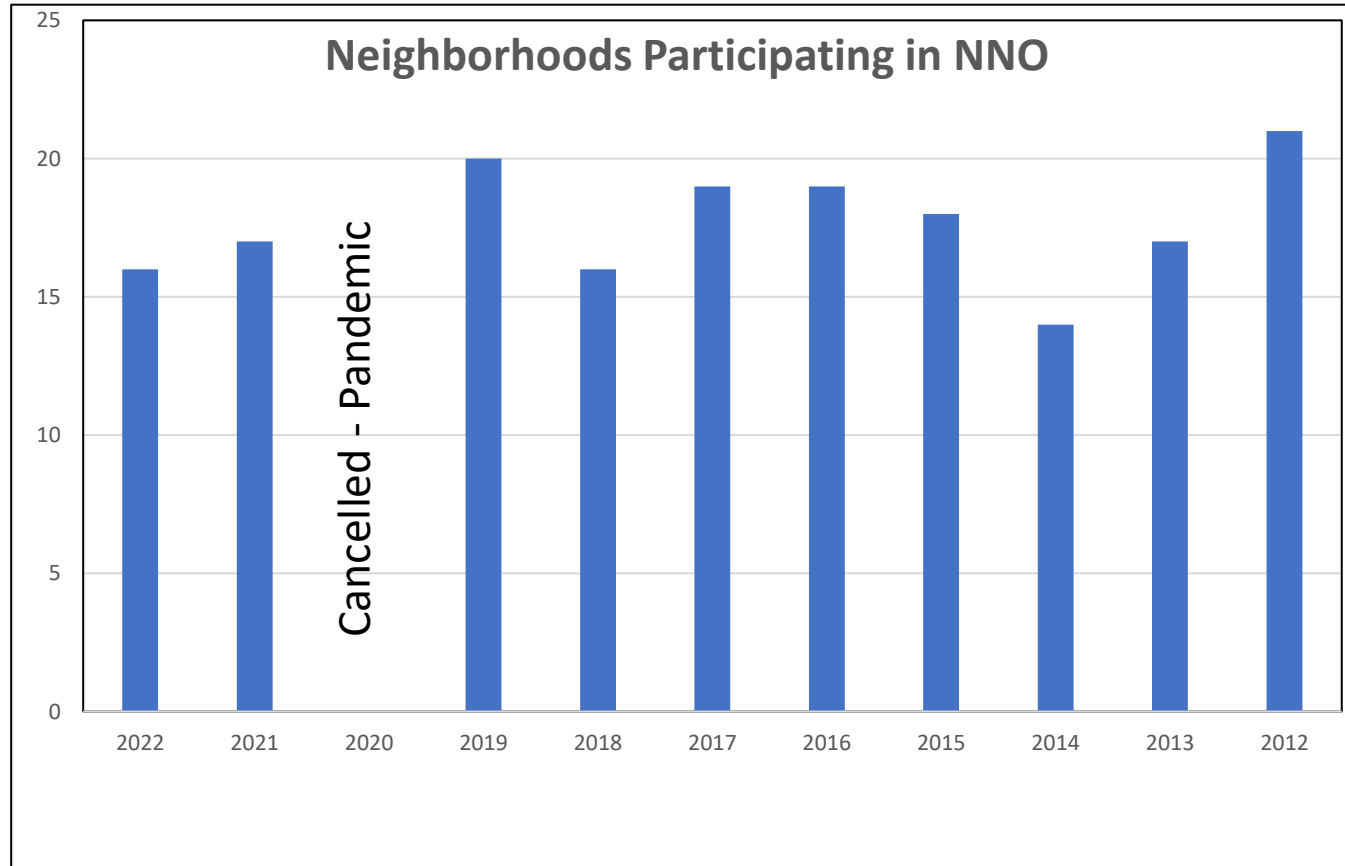

National Night Out and Neighborhood Block Parties

What will change in 2023?

History of Neighborhood NNO Registrations

Began in 1994: CNC’s “flagship event is the National Night Out, a citywide festival that brings Portsmouth police, firefighters and other officials into the city's neighborhoods for various celebrations.”

Source: 2004 Article in the Portsmouth Herald: [Ten years of neighborhoods \(seacoastonline.com\)](#)

Source: CNC archives

Average: 18 neighborhoods per year

*Note: Several neighborhoods have shared the same locations in 2017, 2021 and 2022

Numbers, wards and combining neighborhood parties

National Night Out Aug 2 2022			
Estimated Children and Adult Count			
Neighborhood	Children		Adults
Spinnaker Point Condominiums	5		50
South End	8		68
White Cedar Blvd	25		25
Lafayette/West End	50		75
Atlantic Heights	11		38
Ocean Road	30		40
Woodlawn Circle Neighborhood	25		40
Islington Creek Neighborhood	15		35
Wamesit Place-PHA	50		30
Creek Neighborhood	50		75
Cliff & Walker Bungalow	8		18
Elwyn Park	50		50
Gosling Meadows	70		35
Wahoo	25		28
Leslie Drive	20		63
West End	<u>10</u>		<u>20</u>
Total	452		690
Grand Total			1142