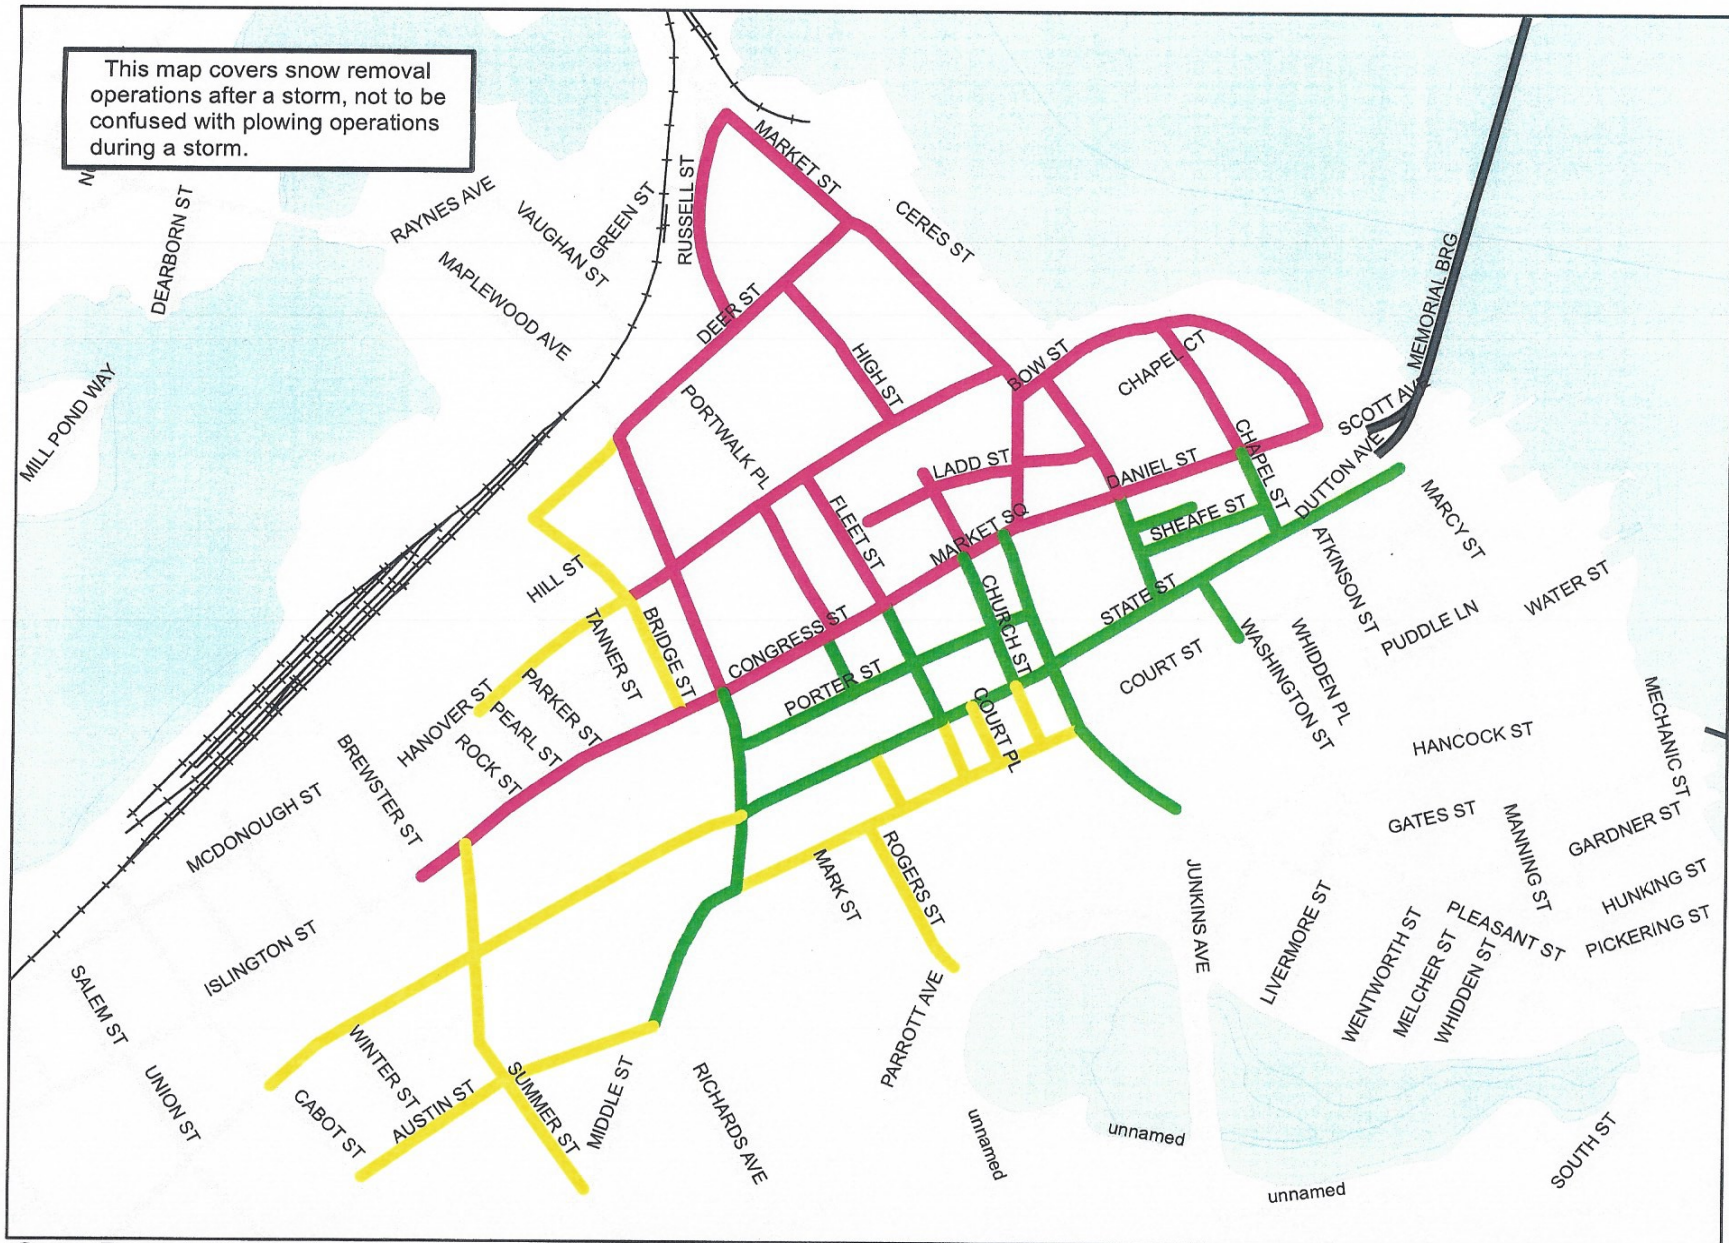

This map covers snow removal operations after a storm, not to be confused with plowing operations during a storm.

Snow Removal Logistics
Portsmouth, New Hampshire
 Map prepared by Portsmouth Department of Public Works, 19 Feb 2017

REMOVAL TIMES
 7:30 PM 10:00 PM Midnight Scale 1:6,000